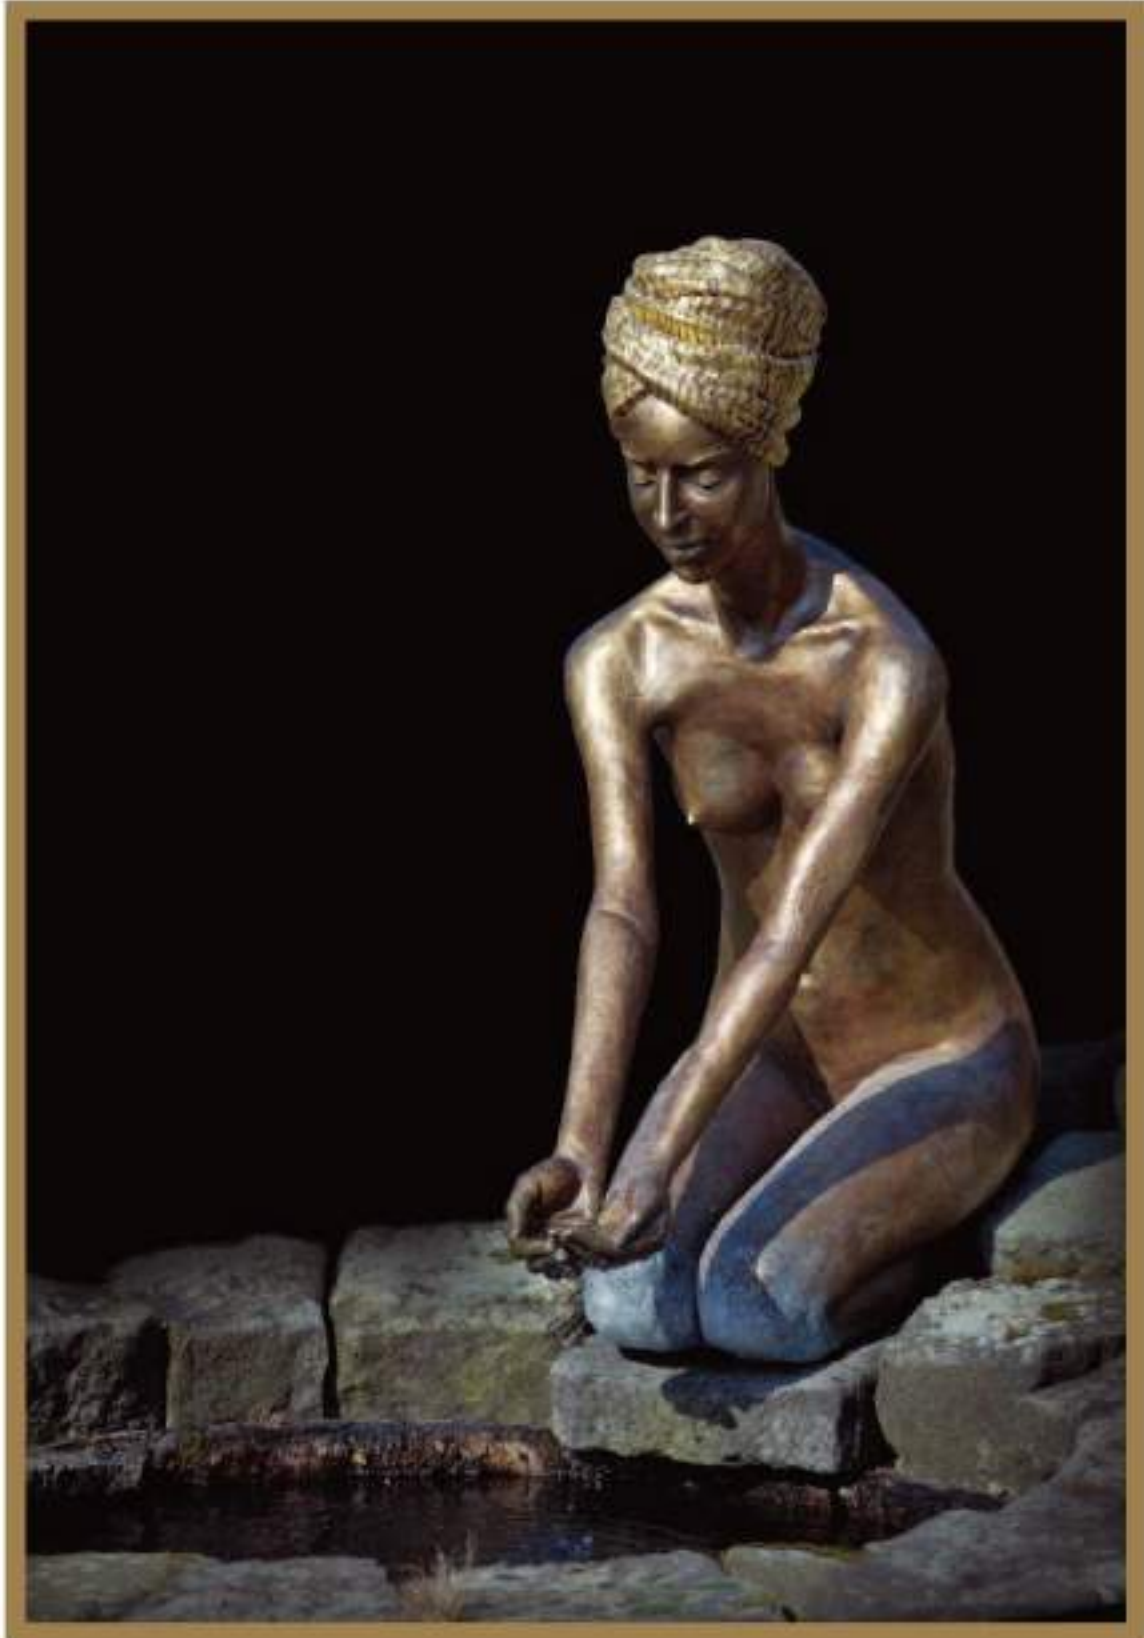

《Menade / 女祭司》, 188 cm

e-Style Art International Group

《 At the source / 源頭 》, 106 cm

e-Style Art International Group

《 Boat / 船 》, 20 cm

e-Style Art International Group

《Spring / 春之女神》, 220 cm

e-Style Art International Group