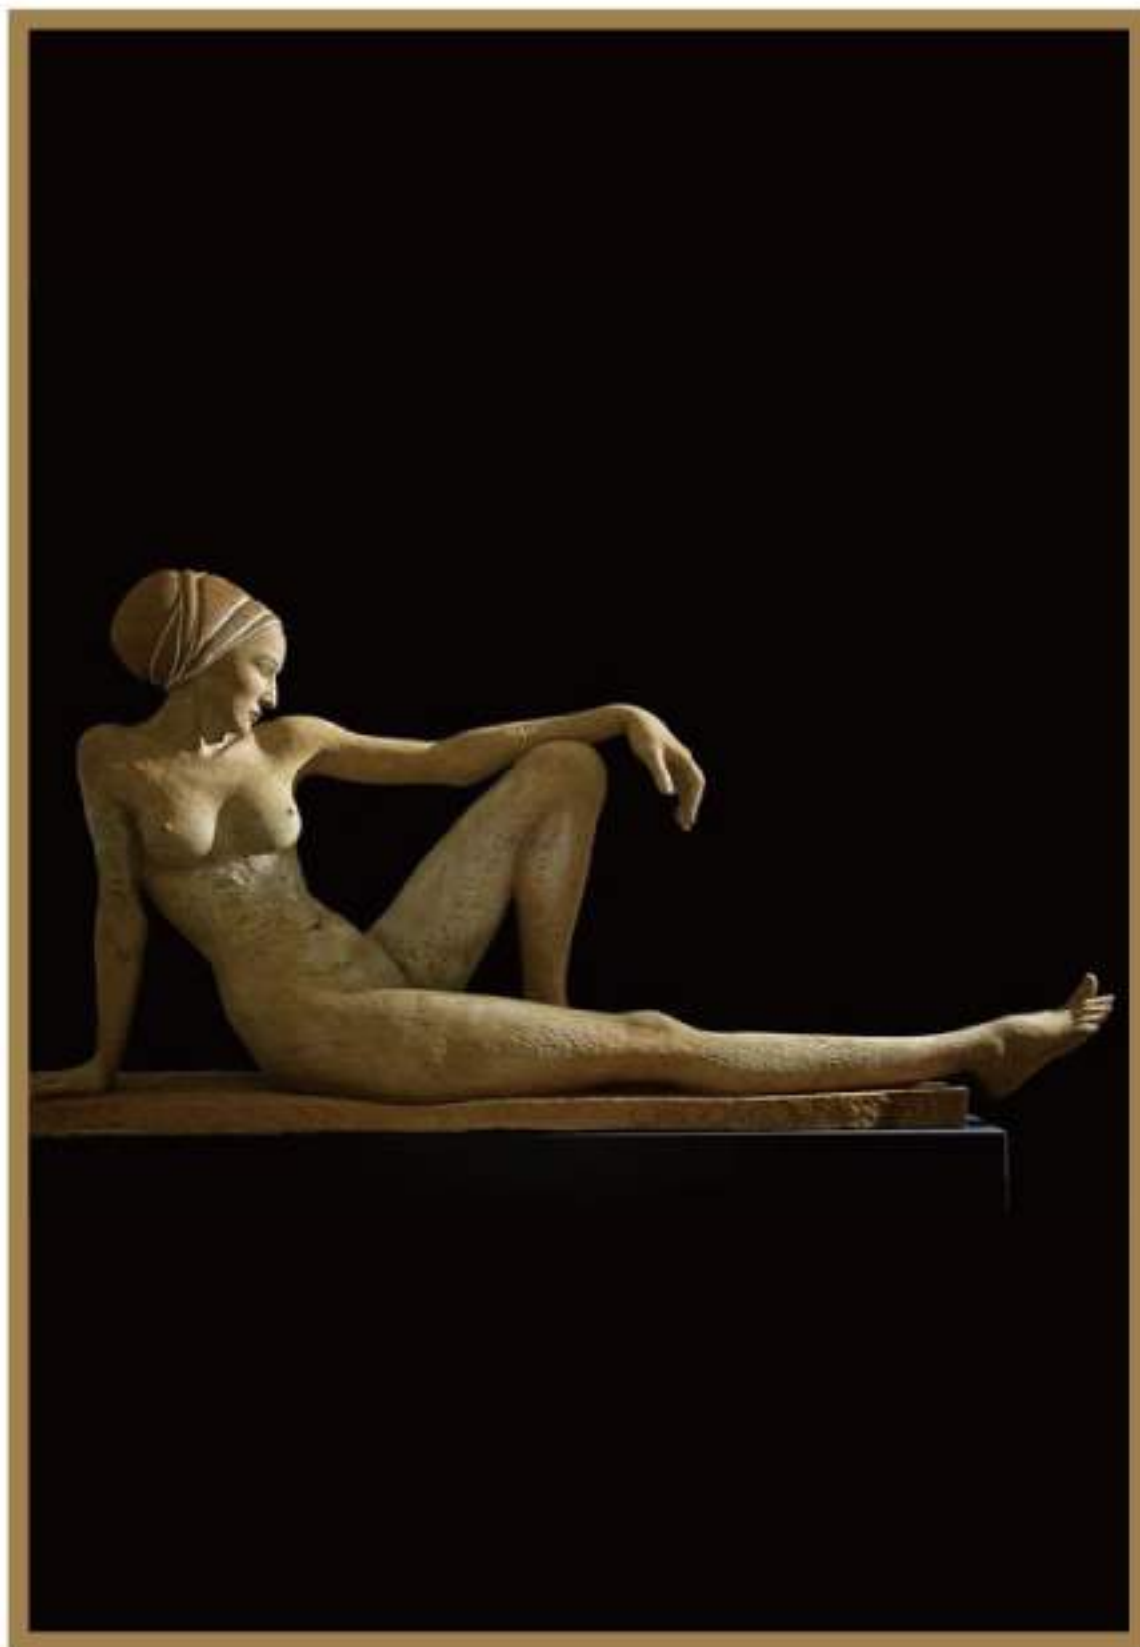

《Menade / 女祭司》, 188 cm

e-Style Art International Group

《 At the source / 源頭 》, 106 cm

e-Style Art International Group

《 Boat / 船 》, 20 cm

e-Style Art International Group

《Spring / 春之女神》, 220 cm

e-Style Art International Group