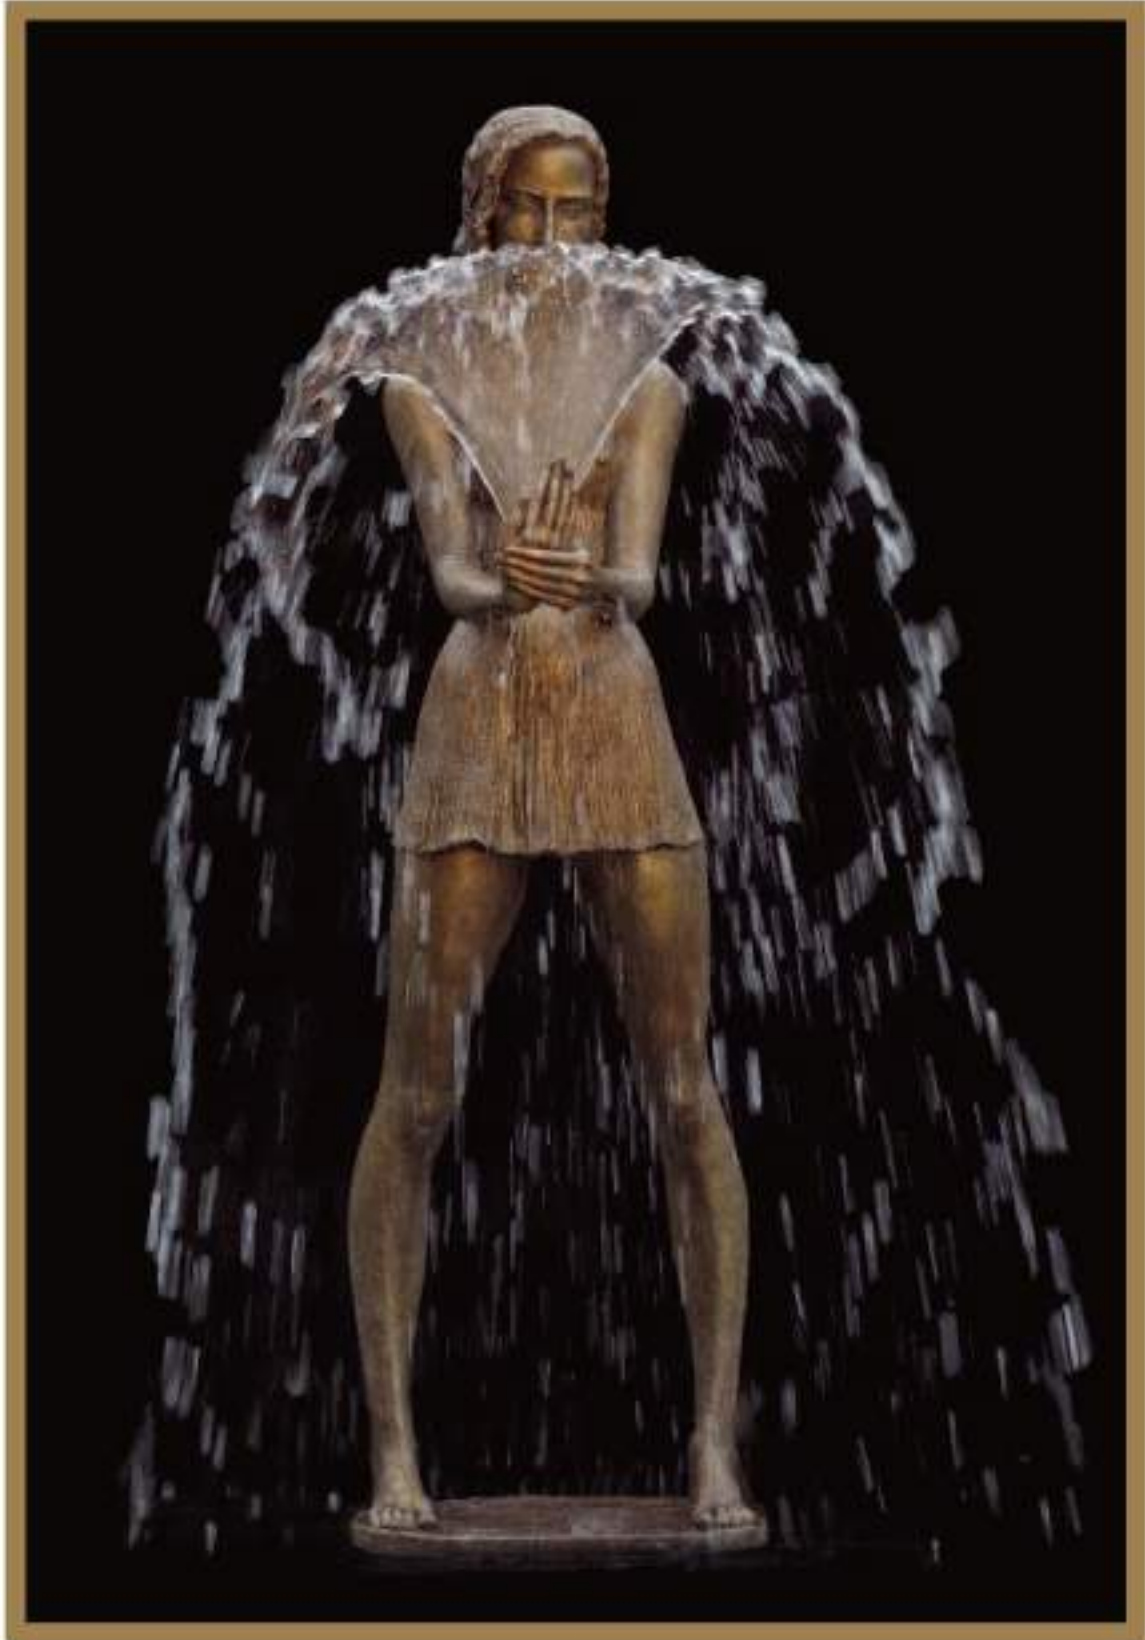

e-Style Art International Group

《Lady with Fan / 女人與扇》, 187 cm