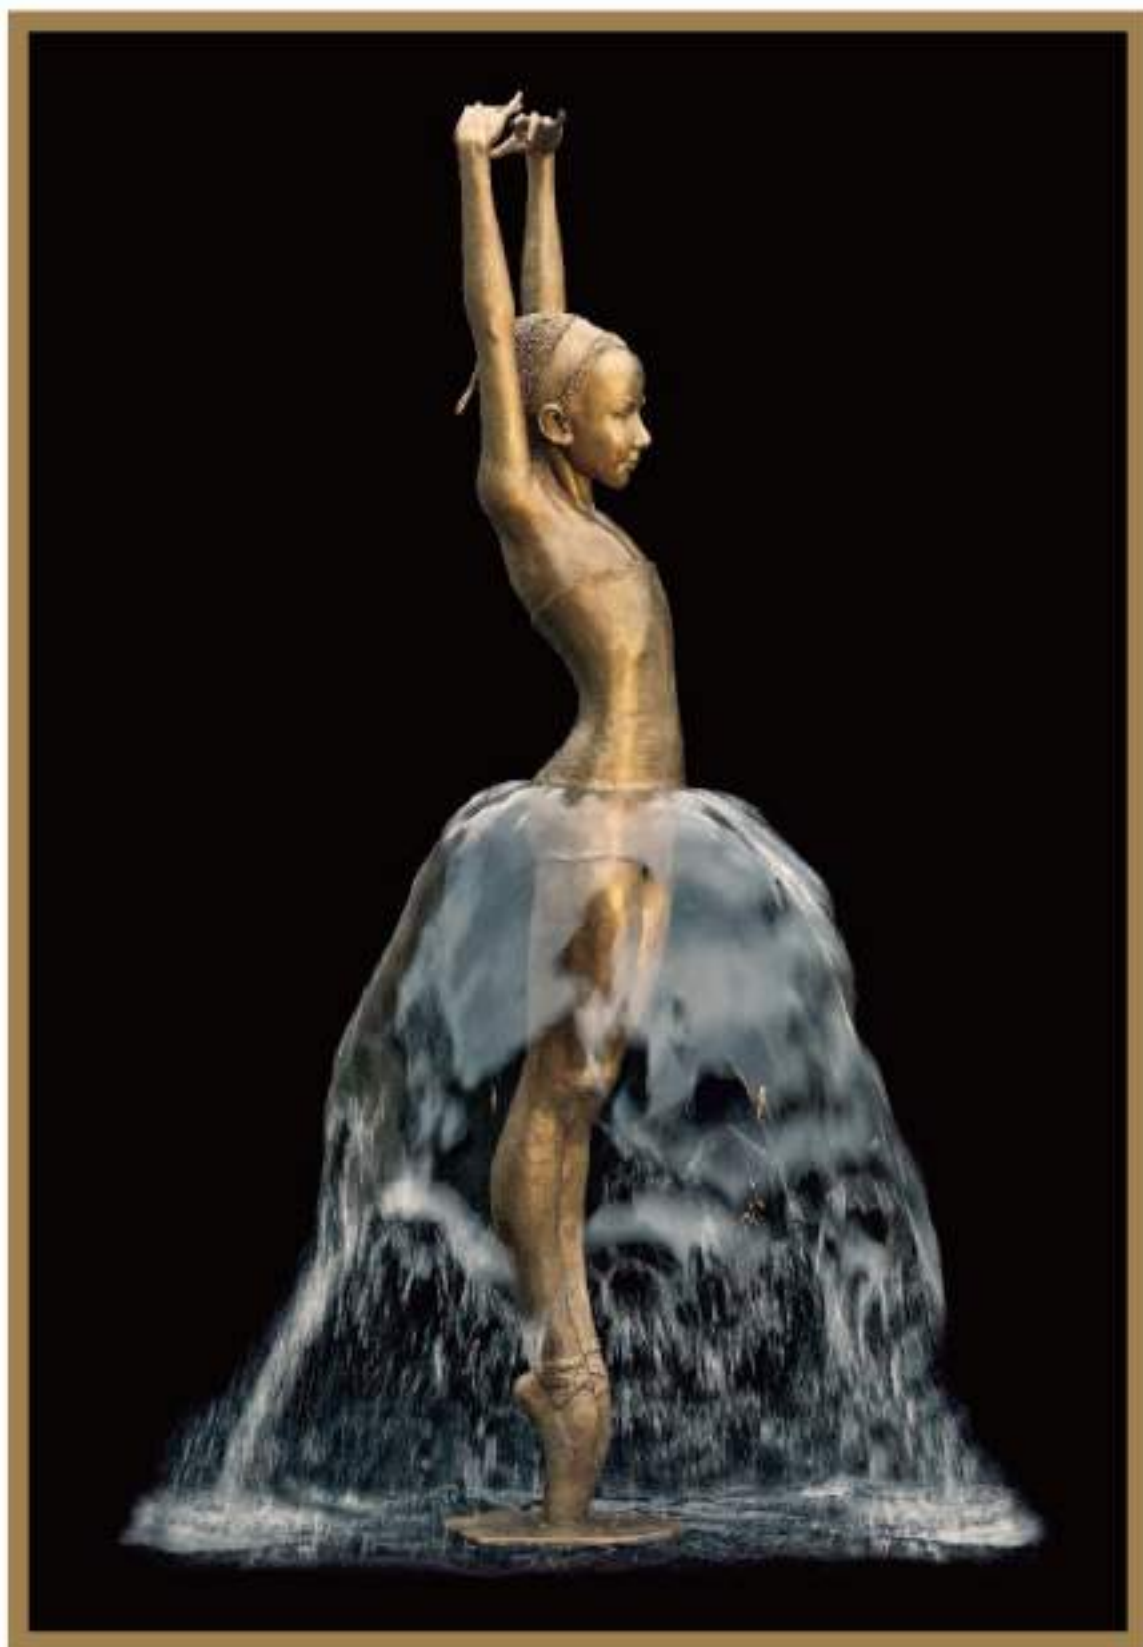

e-Style Art International Group

《Little Ballerina / 芭蕾舞者》, 171 cm

e-Style Art International Group

《Counterworld / 反世界》, 200 cm

e-Style Art International Group

《Silent Waters / 心如止水》, 163 cm

e-Style Art International Group