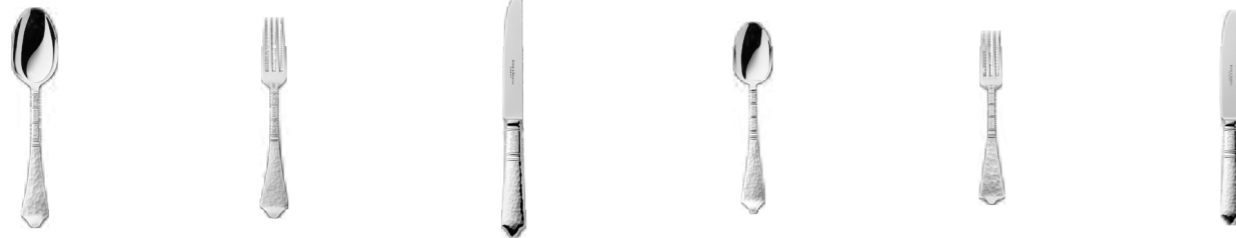

Hermitage

140 years after the opening of its first silver workshop Robbe & Berking is re-launching its anniversary cutlery in 2014 – a design which is one of the most traditional and most beautiful of this long-established manufactory. HERMITAGE. A classic pattern that lives up to its name. Stroke by stroke the silversmith's hammer creates a cutlery surface that reflects the light myriad times. The contemplator has the impression he would stand at the pinnacle of a mountain and is overlooking sunlit and glittering mountain ranges.

Material : 925 Sterling Silver / 150g massive silver-plated

MENU SPOON 07003004 Length 21,0 cm	MENU FORK 07003005 Length 20,5 cm	MENU KNIFE 07003006 Length 23,7 cm	DESSERT SPOON 07003007 Length 18,4 cm	DESSERT FORK 07003008 Length 17,2 cm	DESSERT KNIFE 07003009 Length 21,2 cm