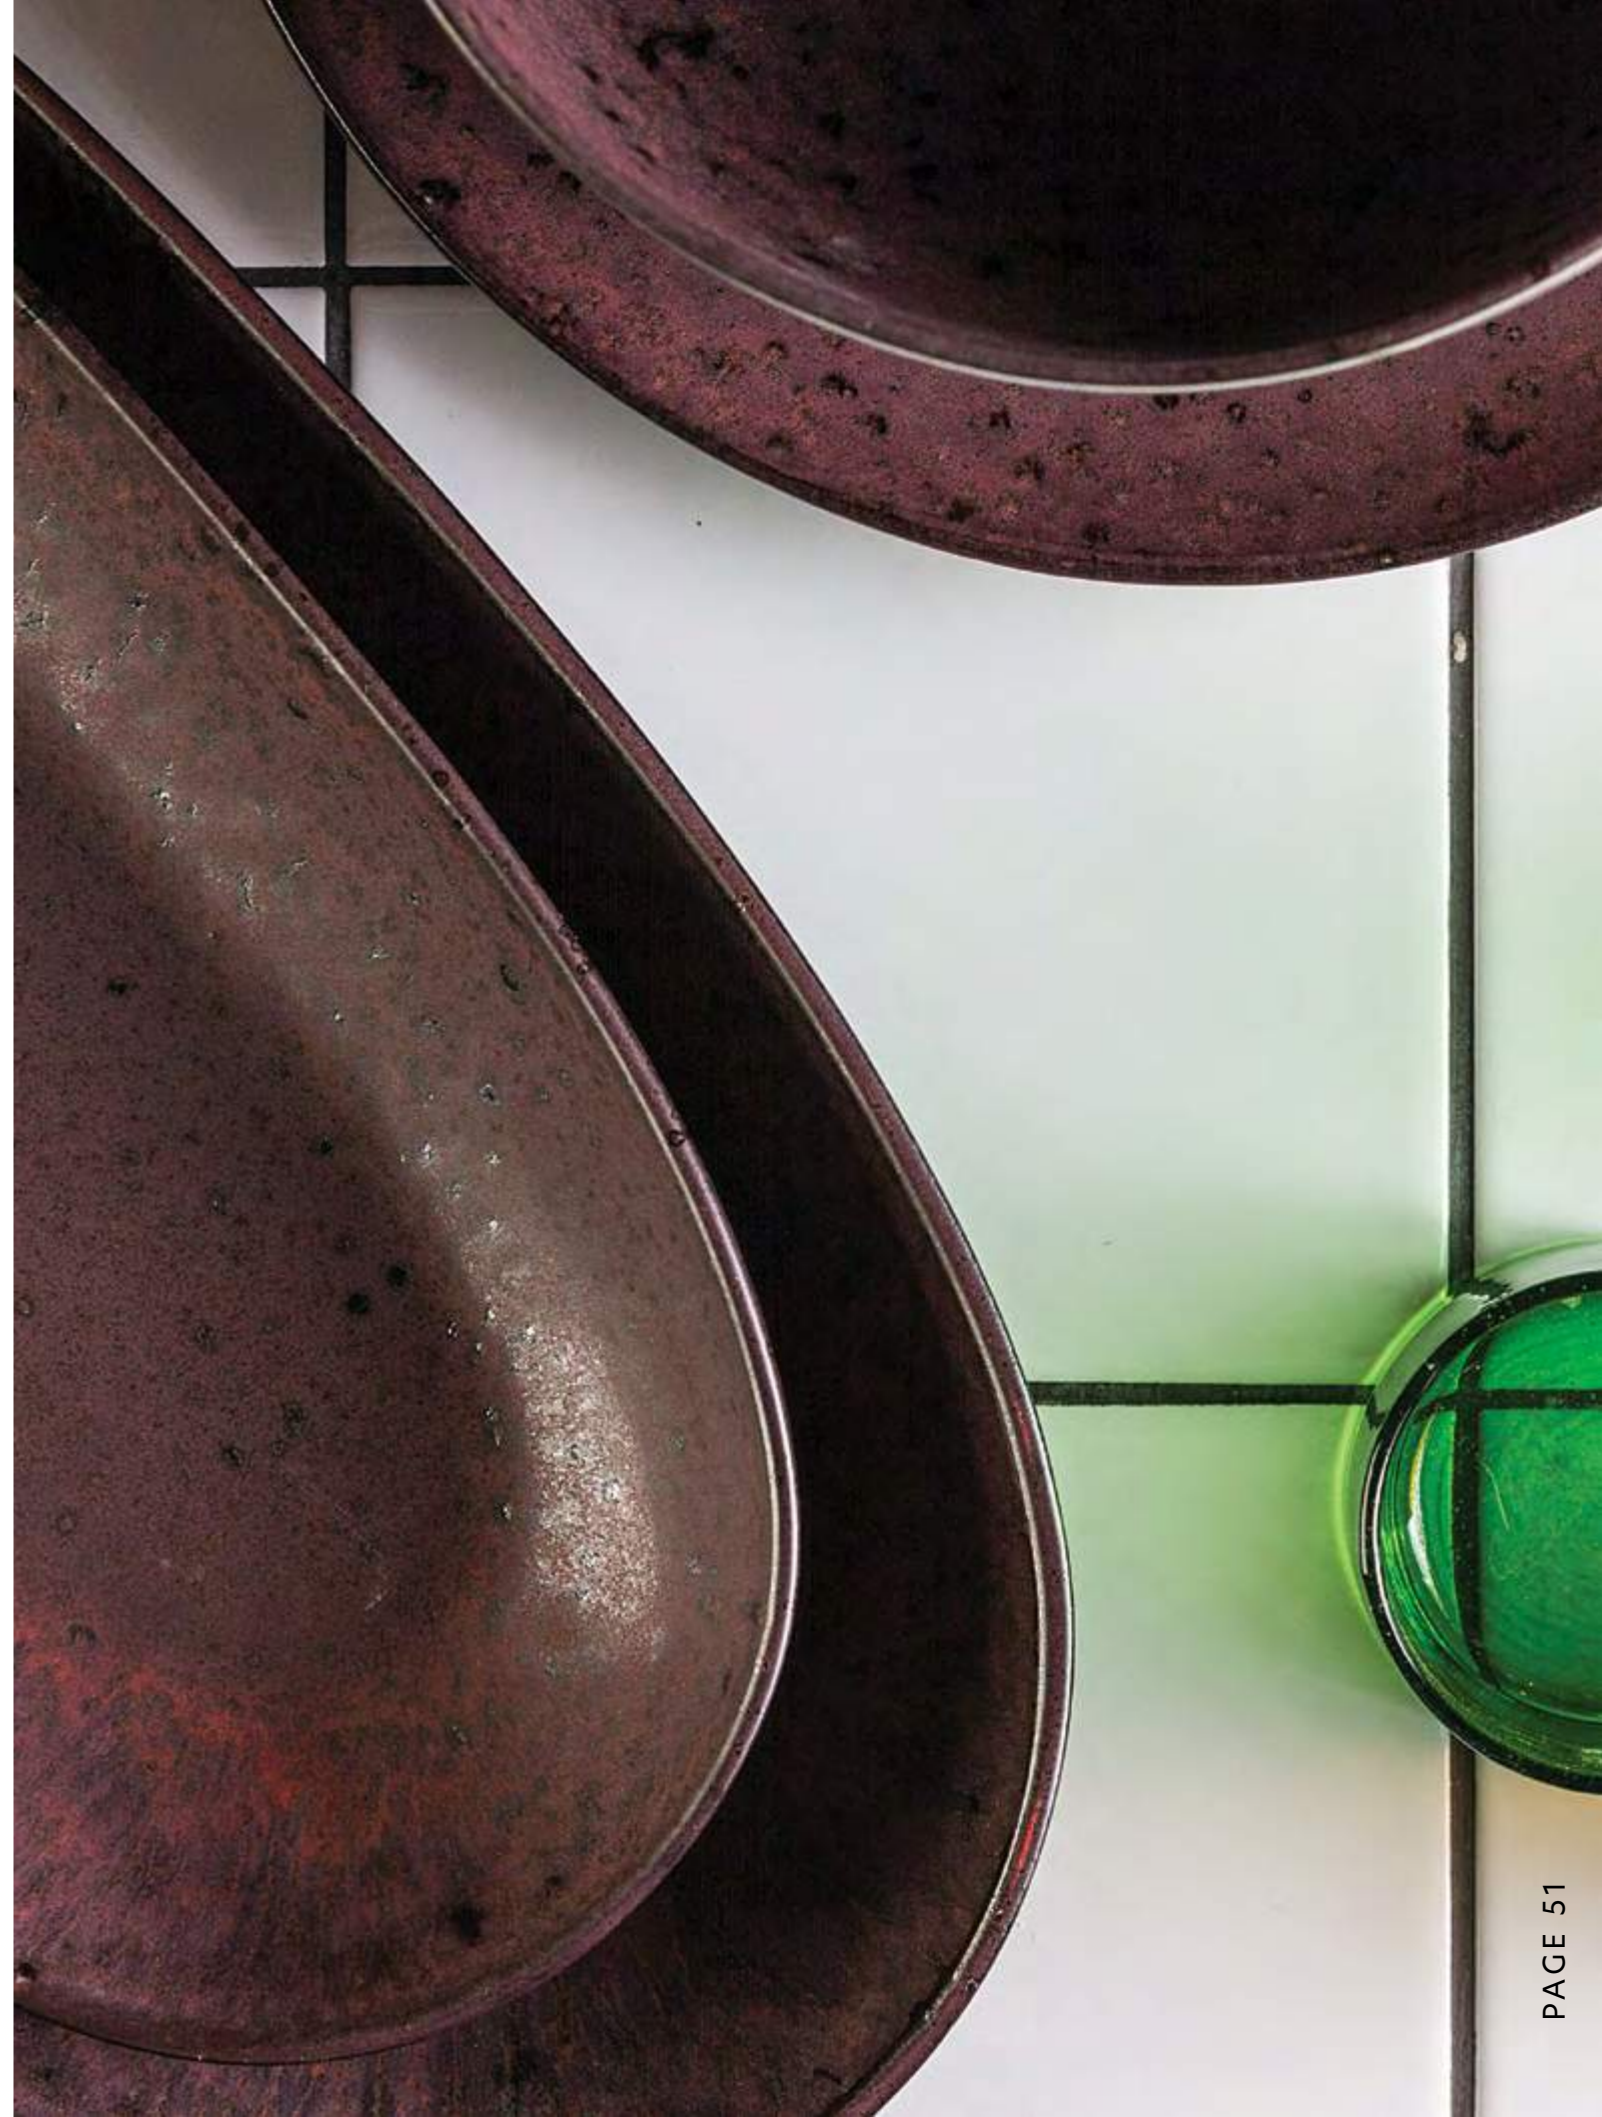

DINNER PLATE

ø28.5cm
3524/OG
master: 4

SIDE PLATE

ø21cm
3525/OG
master: 6

RAMEKIN

ø7x4.5cm
3630/OG
master: 12

PASTA PLATE

ø22x4.5cm
3620/OG
master: 4

SMALL PLATE

ø15x3.5cm
3599/OG
master: 6